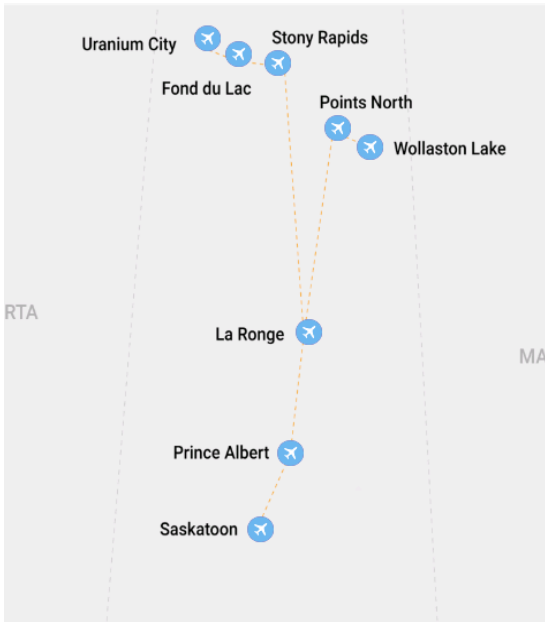

2022 Spring

Effective Dates:
March 1, 2022- May 28, 2022

Saskatoon to:

Table with columns: Destination, Flight #, Depart, Arrival, Stops, Days. Rows for Prince Albert flights 102, 280, 502.

Table with columns: Destination, Flight #, Depart, Arrival, Stops, Days. Rows for La Ronge flights 102, 502.

Table with columns: Destination, Flight #, Depart, Arrival, Stops, Days. Rows for Stony Rapids flights 102, 280, 280.

Table with columns: Destination, Flight #, Depart, Arrival, Stops, Days. Rows for Fond du Lac flights 102, 280, 280.

Table with columns: Destination, Flight #, Depart, Arrival, Stops, Days. Rows for Points North flights 502, 502, 502.

Table with columns: Destination, Flight #, Depart, Arrival, Stops, Days. Row for Uranium City flight 102/504.

Fond du Lac:

Table with columns: Destination, Flight #, Depart, Arrival, Stops, Days. Rows for Saskatoon flights 103, 280/281, 280/281, 280/281.

Table with columns: Destination, Flight #, Depart, Arrival, Stops, Days. Rows for Prince Albert flights 103, 281, 281.

Table with columns: Destination, Flight #, Depart, Arrival, Stops, Days. Row for La Ronge flight 281.

Table with columns: Destination, Flight #, Depart, Arrival, Stops, Days. Row for Stony Rapids flight 280.

Points North:

Table with columns: Destination, Flight #, Depart, Arrival, Stops, Days. Rows for Saskatoon flights 502/503, 503, 503, 503.

Table with columns: Destination, Flight #, Depart, Arrival, Stops, Days. Rows for Prince Albert flights 502/503, 503, 503.

Prince Albert:

Table with columns: Destination, Flight #, Depart, Arrival, Stops, Days. Rows for Saskatoon flights 103, 503, 503, 281, 103, 503, 281.

Table with columns: Destination, Flight #, Depart, Arrival, Stops, Days. Rows for La Ronge flights 102, 502.

Table with columns: Destination, Flight #, Depart, Arrival, Stops, Days. Rows for Stony Rapids flights 102, 280, 102.

Table with columns: Destination, Flight #, Depart, Arrival, Stops, Days. Rows for Fond du Lac flights 102, 102, 280.

Table with columns: Destination, Flight #, Depart, Arrival, Stops, Days. Rows for Wollaston flights 502, 502.

Table with columns: Destination, Flight #, Depart, Arrival, Stops, Days. Rows for Points North flights 502, 502.

Stony Rapids:

Table with columns: Destination, Flight #, Depart, Arrival, Stops, Days. Rows for Saskatoon flights 103, 281, 281, 280/281.

Table with columns: Destination, Flight #, Depart, Arrival, Stops, Days. Rows for Prince Albert flights 103, 281, 281.

Table with columns: Destination, Flight #, Depart, Arrival, Stops, Days. Rows for Fond du Lac flights 103, 103.

Table with columns: Destination, Flight #, Depart, Arrival, Stops, Days. Rows for La Ronge flight 281, and Uranium City flight 504.

La Ronge:

Table with columns: Destination, Flight #, Depart, Arrival, Stops, Days. Rows for Saskatoon flights 503, 281.

Table with columns: Destination, Flight #, Depart, Arrival, Stops, Days. Rows for Prince Albert flights 503, 281.